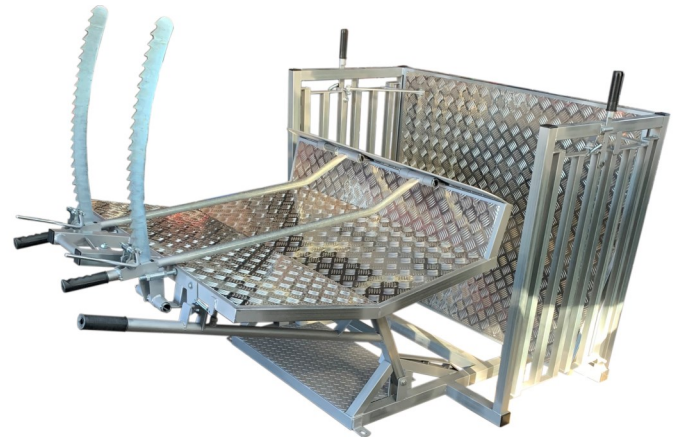

# KURRAGLEN

## Farmhand sheep & goat handler

Restrain and roll-over sheep or goats  
with minimal effort

The Farmhand sheep and goat handler allows you to safely treat your animals with ease. Whether you farm goats or sheep, then this innovative handler is the perfect solution.

### Features:

- Batwing entry and exit gates
- Easy to use with minimal effort
- Convenient working height
- Two independent restraining levers for neck and flank
- Laser cut and zinc plated ratchet parts
- Australian made
- Australian steel